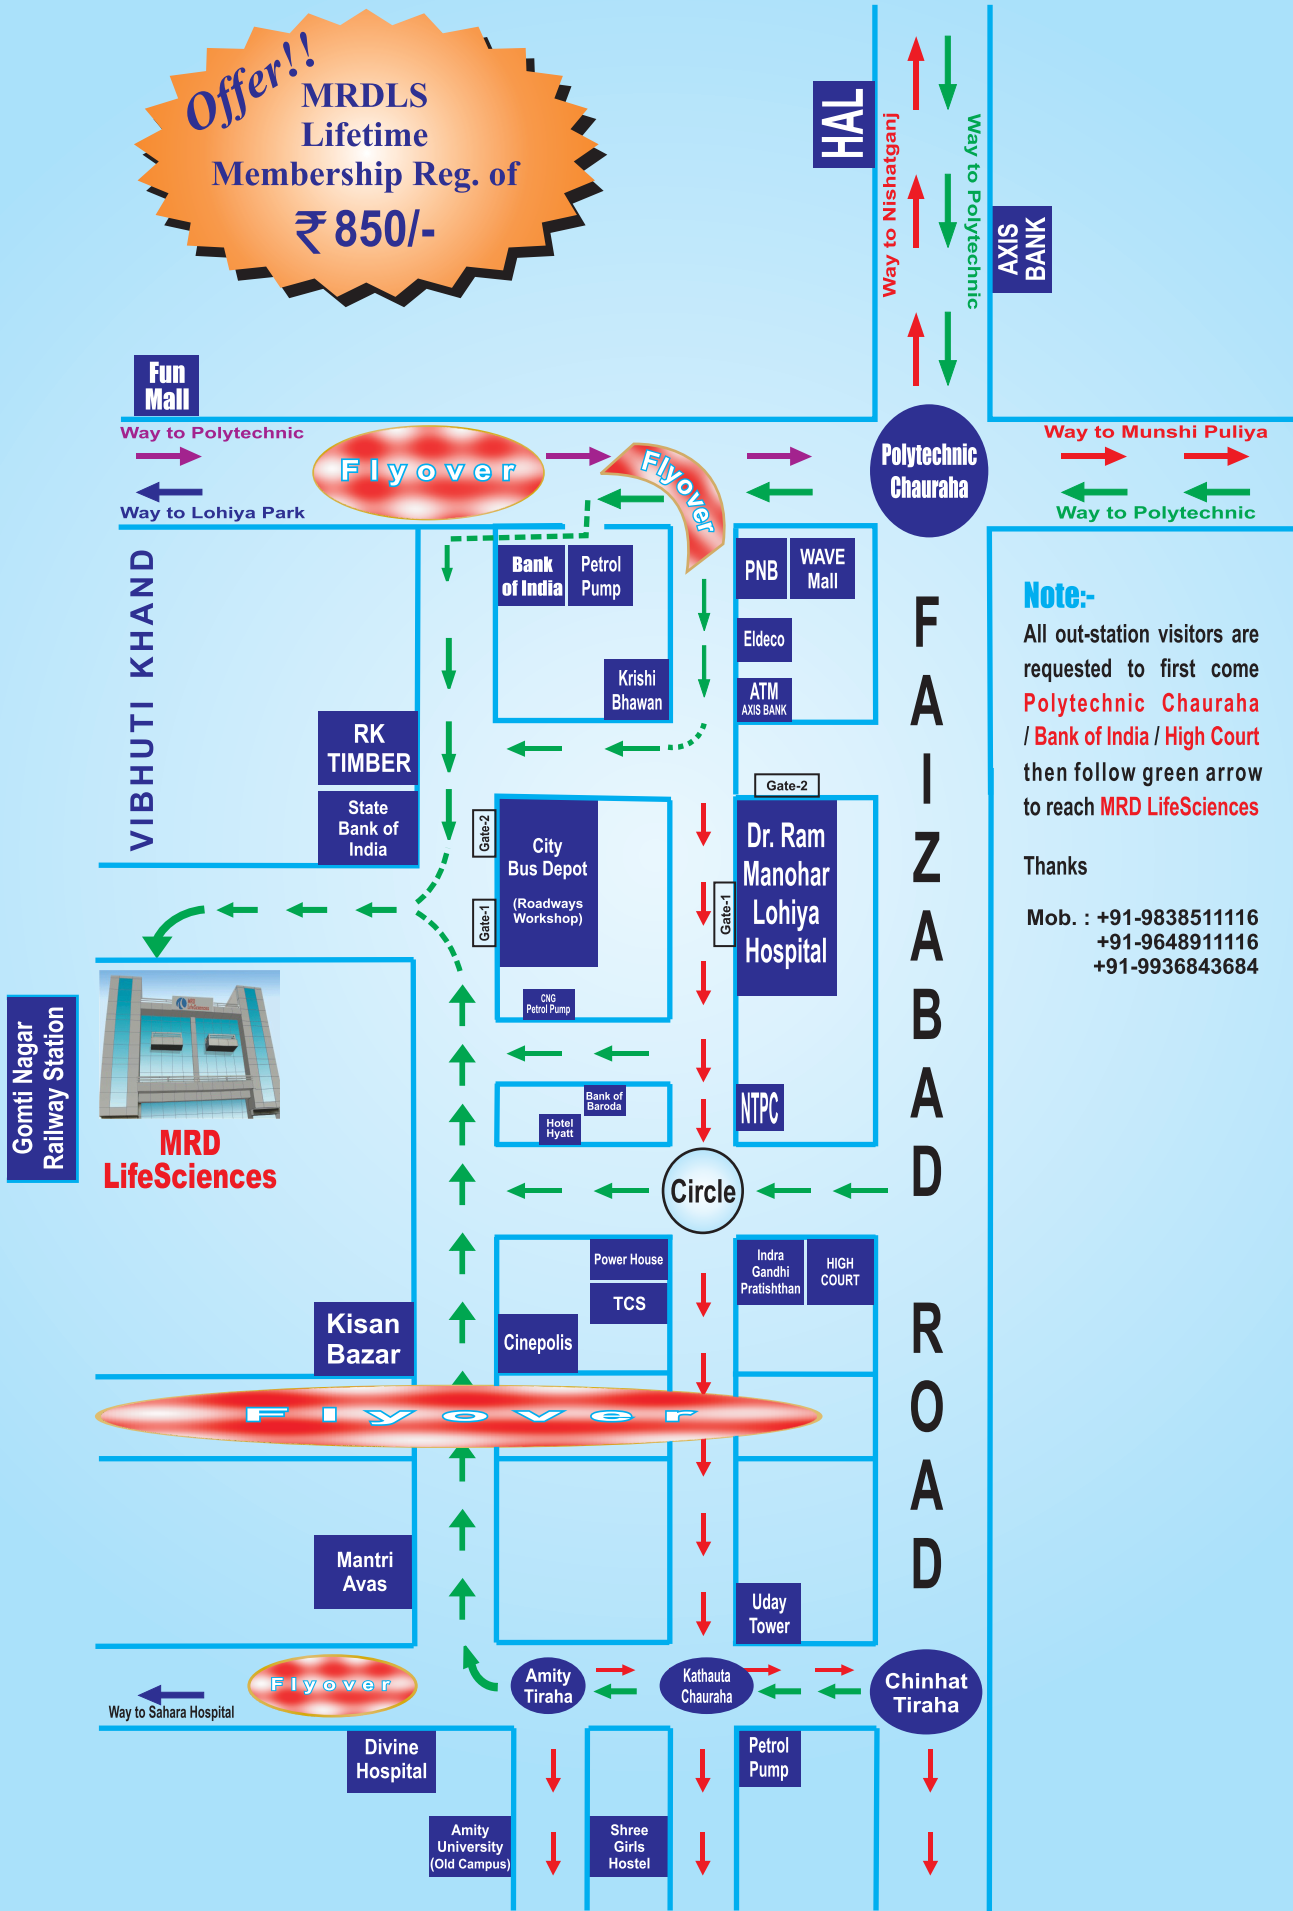

# How to reach us / Road Map

**Offer!!**  
**MRDLS**  
**Lifetime**  
**Membership Reg. of**  
**₹ 850/-**

**Note:-**  
 All out-station visitors are requested to first come **Polytechnic Chauraha / Bank of India / High Court** then follow green arrow to reach **MRD LifeSciences**